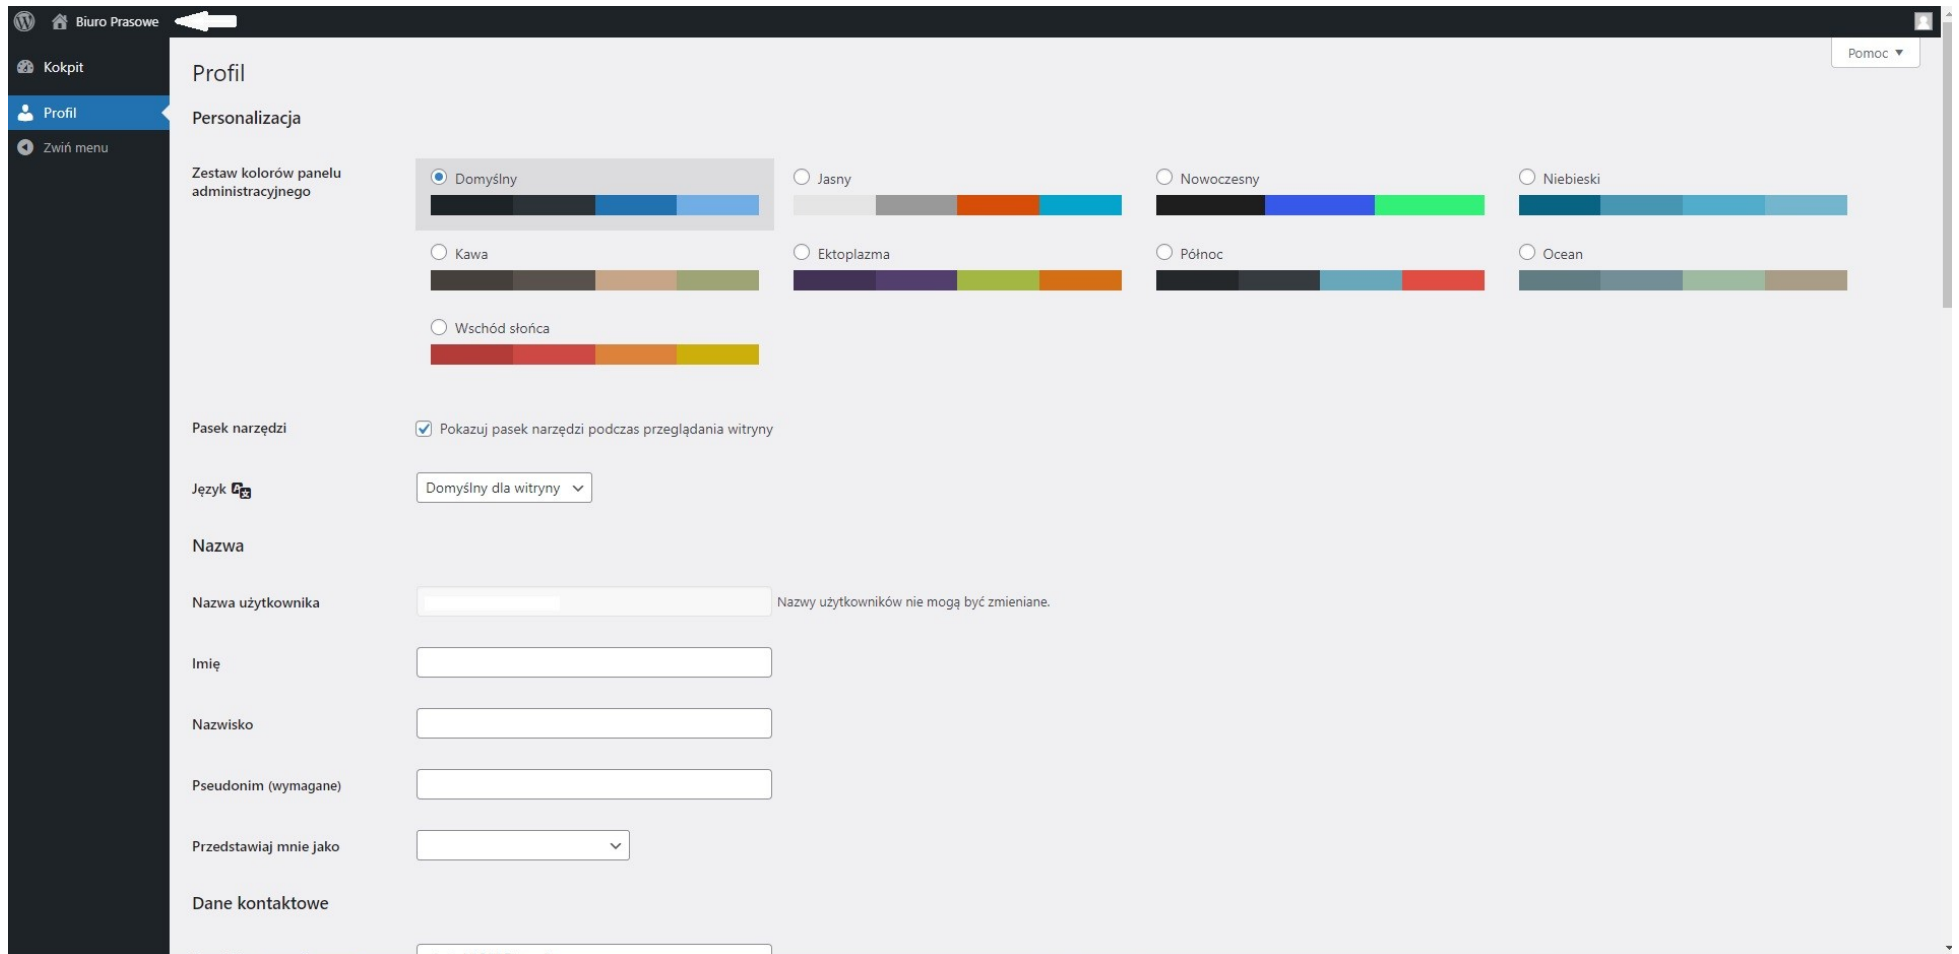

5. Po zalogowaniu się do konta widzimy swój profil, następnie klikamy „Biuro Prasowe” znajdujące się w lewym górnym rogu ekranu.